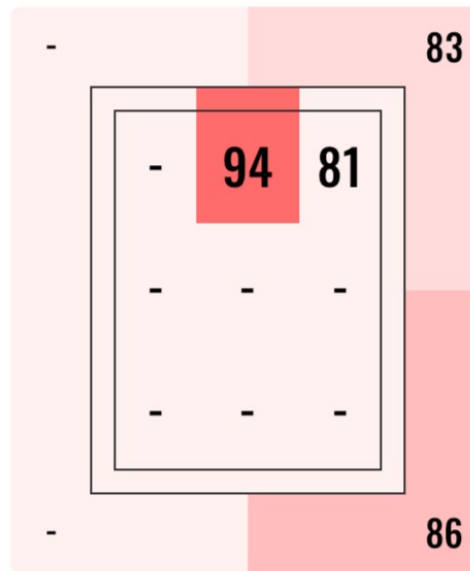

1. HITS
2. Exit Speed
3. Hit
   - Group

- 87.5 #8
- 74.6 #7
- 86.2 #6
- 84.1 #5
- 88.1 #4
- 89.0 #3
- 94.2 #2
- 72.5 #1

LAUNCH ANGLE AND SPEED

EXIT SPEED

87.5 mph

L. ANGLE

24.6°

60 70 80 90 100 110

LAUNCH DIRECTION AND DISTANCE

400

300

200

100

DIRECTION

32.0°

DISTANCE

327'10" ft

HIT COUNT

8

no. of hits

SPIN RATE

3115

rpm

HIT #8

Live

LN Line

EXIT SPEED LOCATION L. ANGLE

Average Exit Speed for each quadrant.

Catchers view

Longpress on a pitch to

Pin to compare